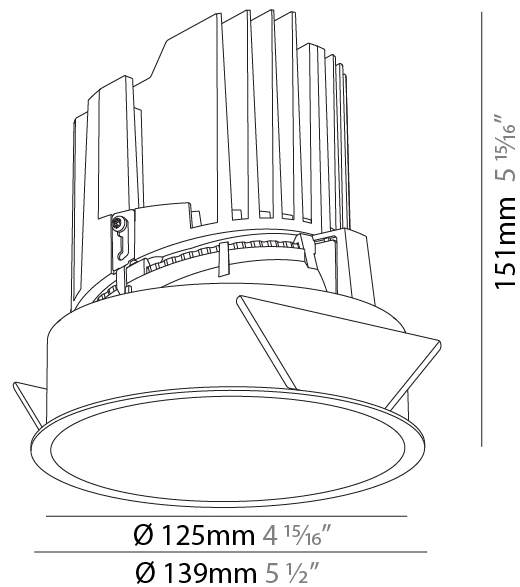

GENERAL

Series: Bioniq
Subseries: Bioniq Round Deep
Brand: Prolicht
Division: Architectural
Mounting Type: Recessed
Mounting Location: Ceiling
Subcategory: Downlight

PHYSICAL

Shape: Round
Diameter (mm): 139
Diameter (in): 5 1/2
Height (mm): 151
Height (in): 5 15/16
Ceiling Thickness (mm): 10 / 12.5 / 15
Ceiling Thickness (in): 3/8 or 1/2 or 9/16
Min. Recessing Depth (mm): 170
Min. Recessing Depth (in): 6 11/16
Light Distribution: Downlight
Weight (kg): 0.951
Weight (lbs): 2.1
Fixture Finish: SSR / BKV / CWI / CRY / HAB / UFT / ITA / RUA / FTG / MYG / LOD / PUS / FRO / FUP / KIA / POP / BLS / SPG / MEY / GOH / GUM / CHC / COM / ABZ / JAG / OBR / MOS / ROR
Fixture Material: Aluminum Die Cast
Cut-out Measurements: 130mm / 5 1/8"

ELECTRICAL

Lamp Type: LED (Zhaga Standard)
Input Wattage (W): 28.6
Total Output Wattage (W): 26.4
Dimming: Tri-Mode (Non-Dimming and Phase Dimming (120Vac only) and 0-10V Dimming)
Driver Included: No
Driver Location: Recessed Housing
Driver Type: Constant Current - Universal
Driver Class: Class 2
Input Voltage (V): 120 - 277
Constant Current (MA): 700

LED

Number of LEDs: 1
Color Temperature (°K): 2700 / 3000 / 3500 / 4000
Max. Delivered Lumen (lm): 1890 / 1940 / 2038 / 2080
Nominal Lumen (lm): 3210 / 3290 / 3459 / 3530
CRI: >90 CRI
Efficiency (%): 0.631
Lamp Life (hrs): 50000

OPTICAL

Reflector: 20 / 25 / 40

RATINGS AND CERTIFICATIONS

Certified By: Certified for North American Standards
IP rating: IP54