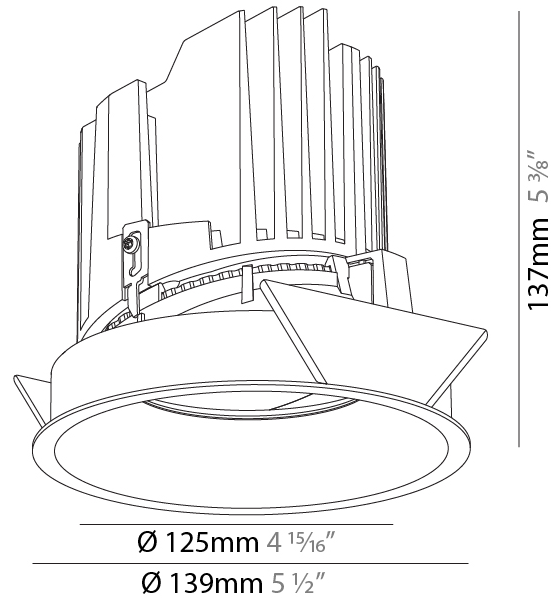

GENERAL

Series: Bioniq
Subseries: Bioniq Round Adjustable
Brand: Prolicht
Division: Architectural
Mounting Type: Recessed
Mounting Location: Ceiling
Subcategory: Downlight

PHYSICAL

Shape: Round
Diameter (mm): 139
Diameter (in): 5 1/2
Height (mm): 137
Height (in): 5 3/8
Ceiling Thickness (mm): 10 / 12.5 / 15
Ceiling Thickness (in): 3/8 or 1/2 or 9/16
Min. Recessing Depth (mm): 150
Min. Recessing Depth (in): 5 7/8
Light Distribution: Adjustable / Downlight
Weight (kg): 0.853
Weight (lbs): 1.88
Fixture Finish: SSR / BKV / CWI / CRY / HAB / UFT / ITA / RUA / FTG / MYG / LOD / PUS / FRO / FUP / KIA / POP / BLS / SPG / MEY / GOH / GUM / CHC / COM / ABZ / JAG / OBR / MOS / ROR
Fixture Material: Aluminum Die Cast
Cut-out Measurements: 130mm / 5 1/8"

GENERAL

Series: Bioniq
Subseries: Bioniq Round Semi Adjustable
Brand: Prolicht
Division: Architectural
Mounting Type: Recessed
Mounting Location: Ceiling
Subcategory: Downlight

PHYSICAL

Shape: Round
Diameter (mm): 139
Diameter (in): 5 1/2
Height (mm): 137
Height (in): 5 3/8
Ceiling Thickness (mm): 10 / 12.5 / 15
Ceiling Thickness (in): 3/8 or 1/2 or 9/16
Min. Recessing Depth (mm): 150
Min. Recessing Depth (in): 5 7/8
Light Distribution: Adjustable / Downlight
Weight (kg): 0.856
Weight (lbs): 1.89
Fixture Finish: SSR / BKV / CWI / CRY / HAB / UFT / ITA / RUA / FTG / MYG / LOD / PUS / FRO / FUP / KIA / POP / BLS / SPG / MEY / GOH / GUM / CHC / COM / ABZ / JAG / OBR / MOS / ROR
Fixture Material: Aluminum Die Cast
Cut-out Measurements: 130mm / 5 1/8"

OPTICAL

Reflector: 20 / 25 / 40
Adjustability: Rotational 355°; Tilt 10°

RATINGS AND CERTIFICATIONS

Certified By: Certified for North American Standards
IP rating: IP54

	130mm 5 1/8"	150mm 5 7/8"	10 15mm 3/8" 9/16"	10°	355°	