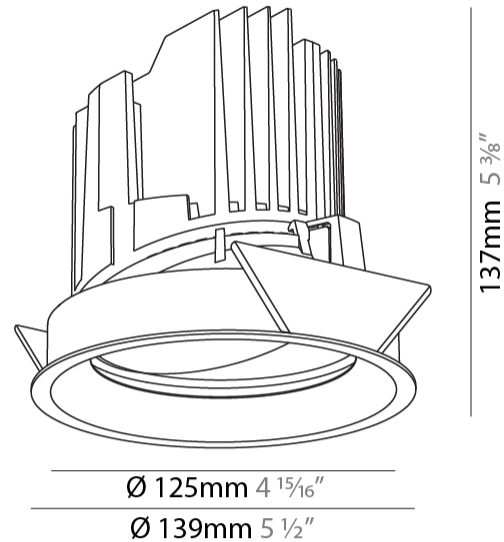

GENERAL

Series: Bioniq
Subseries: Bioniq Round Adjustable
Brand: Prolicht
Division: Architectural
Mounting Type: Recessed
Mounting Location: Ceiling
Subcategory: Downlight

PHYSICAL

Shape: Round
Diameter (mm): 139
Diameter (in): 5 1/2
Height (mm): 137
Height (in): 5 3/8
Ceiling Thickness (mm): 10 / 12.5 / 15
Ceiling Thickness (in): 3/8 or 1/2 or 9/16
Min. Recessing Depth (mm): 150
Min. Recessing Depth (in): 5 7/8
Light Distribution: Adjustable / Downlight
Weight (kg): 0.853
Weight (lbs): 1.88
Fixture Finish: SSR / BKV / CWI / CRY / HAB / UFT / ITA / RUA / FTG / MYG / LOD / PUS / FRO / FUP / KIA / POP / BLS / SPG / MEY / GOH / GUM / CHC / COM / ABZ / JAG / OBR / MOS / ROR
Fixture Material: Aluminum Die Cast
Cut-out Measurements: 130mm / 5 1/8"

LED

Number of LEDs: 1
Color Temperature (°K): 2700 / 3000 / 3500 / 4000
Max. Delivered Lumen (lm): 1180 / 1930 / 2029 / 2070
Nominal Lumen (lm): 3210 / 3290 / 3459 / 3530
CRI: >90 CRI
Lamp Life (hrs): 50000

OPTICAL

Reflector: 10 / 18 / 36
Adjustability: Rotational 355°, Tilt 30°

RATINGS AND CERTIFICATIONS

Certified By: Certified for North American Standards
IP rating: IP54

BIONIQ ROUND ADJUSTABLE RECESSED

A35242-